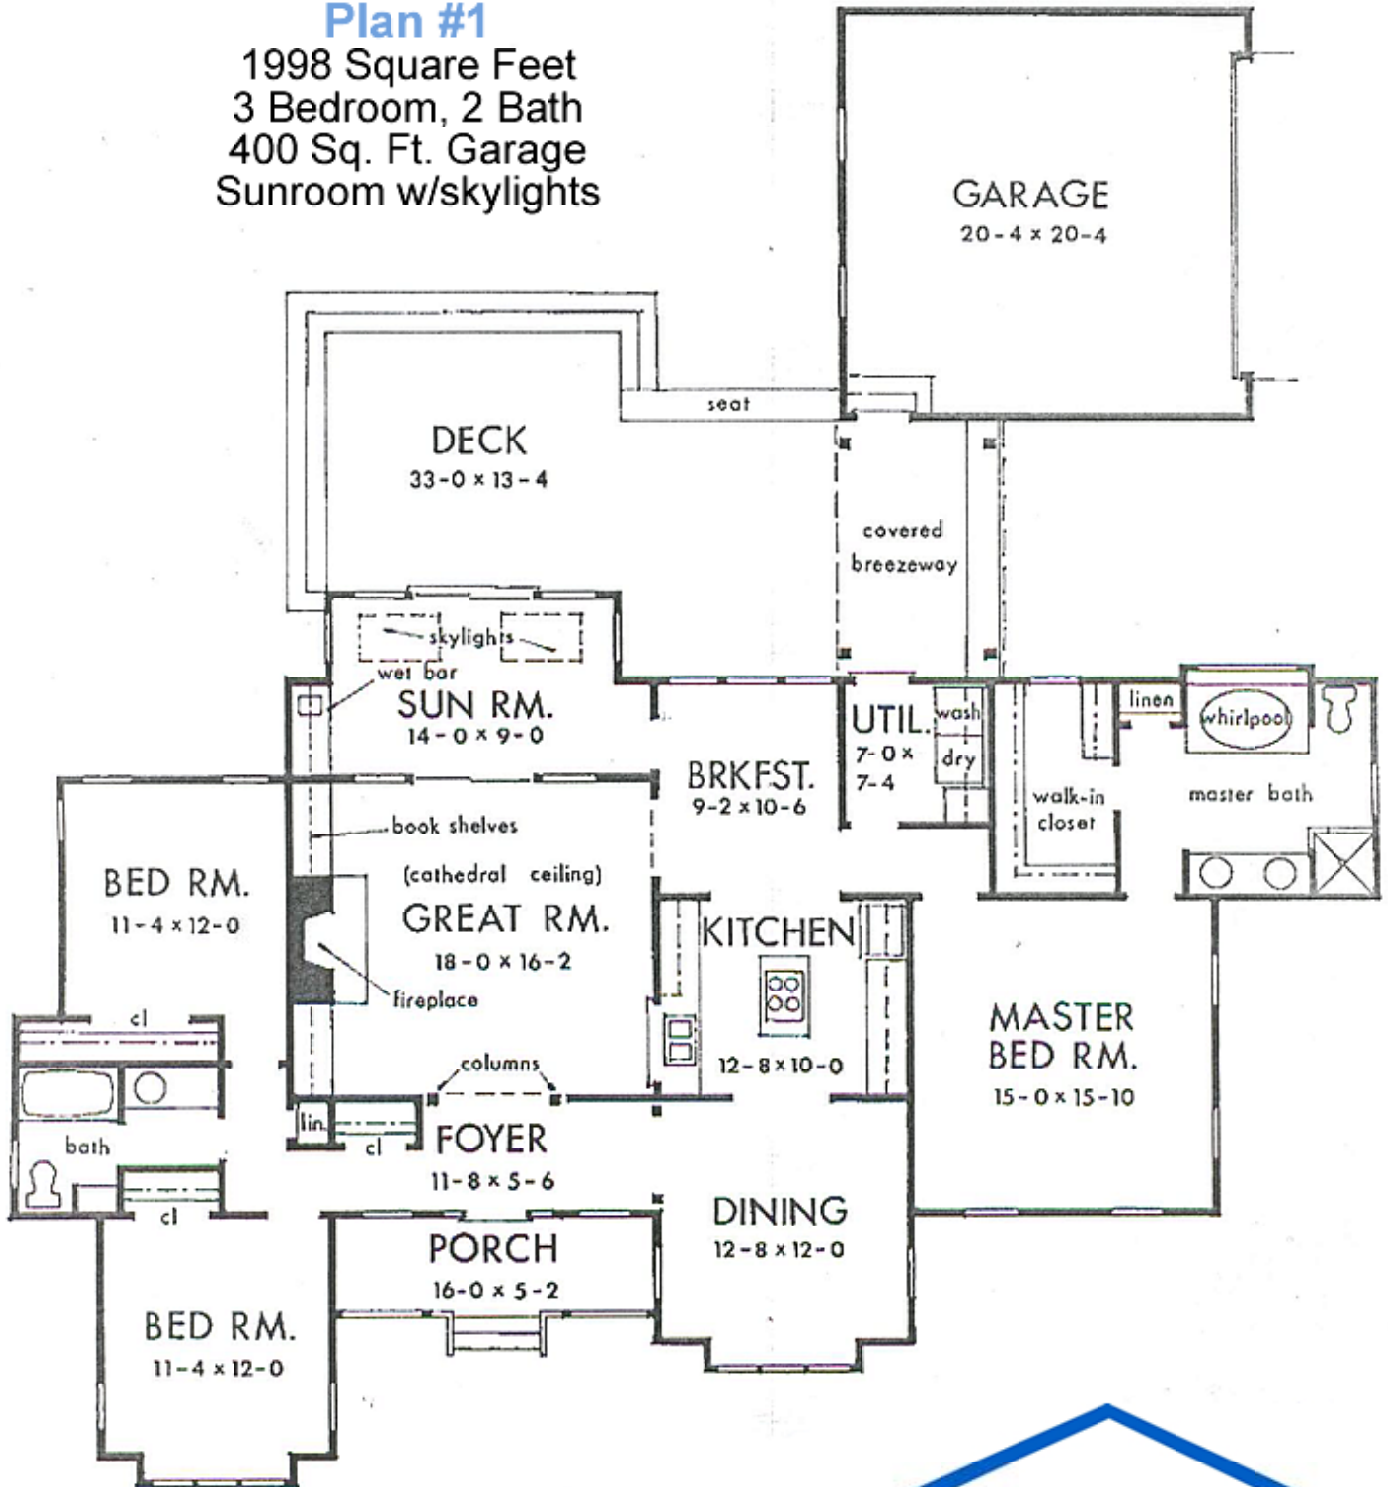

### Plan #1

1998 Square Feet  
3 Bedroom, 2 Bath  
400 Sq. Ft. Garage  
Sunroom w/skylights

**Preferred**  
*Custom*  
★★★★★  
**Homes**